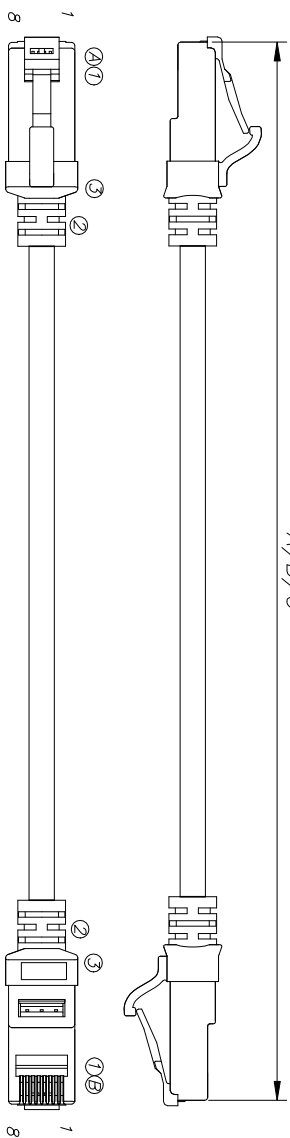

NINGBO EXCELLENCE COMMUNICATED CONNECTOR CO.,LTD

A/B/C

PLUG:

Drawing					
Mark	✓				

GOLD PLATING	3Mu "	3u "	6u "	15u "	30u "	50u "
Mark						✓

TYPE	Shielded	Unshielded
Mark		✓
Pc	UL 94-V0	UL 94-V2
Mark		✓

ARRANGE METHOD:

- Remarks:
- I. "A" indicate Length 1~10M 10M not included, tolerance $+20$
 - II. "B" indicate Length 10~20M(20m included), tolerance $+150$
 - III. "C" indicate Length above 20M 20m not included, tolerance $+ (C*1\%) / -0$

ITEM	DESCRIPTION	MATERIAL	COLOR	Q'TY	ITEM	DESCRIPTION	MATERIAL	COLOR	Q'TY	DWG NO.			
①	PLUG	P88RES0V2D(中線 總加大, 孔數 8.7)	transparent	2	⑥					P5EUTB237-001			
②	PVC	30P	✓	4.88g	⑦					TITLE			
③	PVC	60P	✓	3.51g	⑧					CAT.5E UTP PATCH CORD			
④	Cable Tie	"C" MM	white	2	⑨								
⑤					⑩								
MATERIAL		WIRE CONNECTION		TABLE		LENGTH		TOTAL	MOLD NO.	UNIT	SCALE	SHEET	
CAT.5E UTP PATCH CORD 24AWG		PVC	white / orange	white / green	blue	white / blue	white / green	white / brown	brown	mm	1/1	1/1	
		LSOH	A1	A2	A3	A4	A5	A6	A7	A8	DRAWN DATE	PROJ.	REV
			B1	B2	B3	B4	B5	B6	B7	B8	2021/11/25		1
CABLE COLOR		red	orange	yellow	green	blue	purple	gray	white	black	APPROVAL	CHECKED	DRAWN
													Cathyli